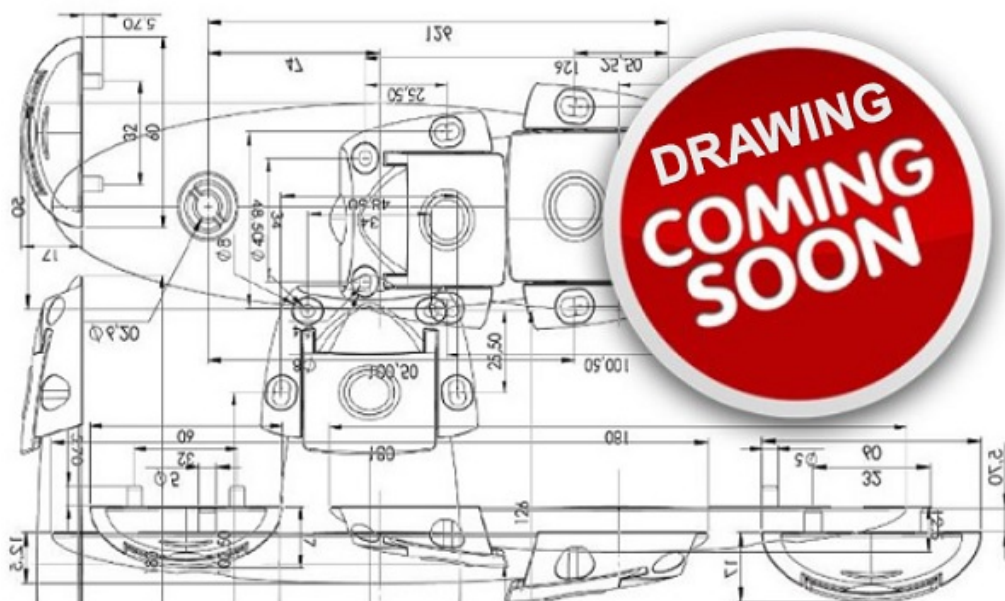

PRODUCT SHEET

Description:

Umbrella Fitting Screw, Dome W/Slot, M5x6mm, Bore: \varnothing 6mm, Brass For Wood Thickness 36-38 mm

Item number:

04.03.550-0

Units	Box	Carton	HS Code	Barcode
Pcs.	1	10000	7415330000	
				5704866002561